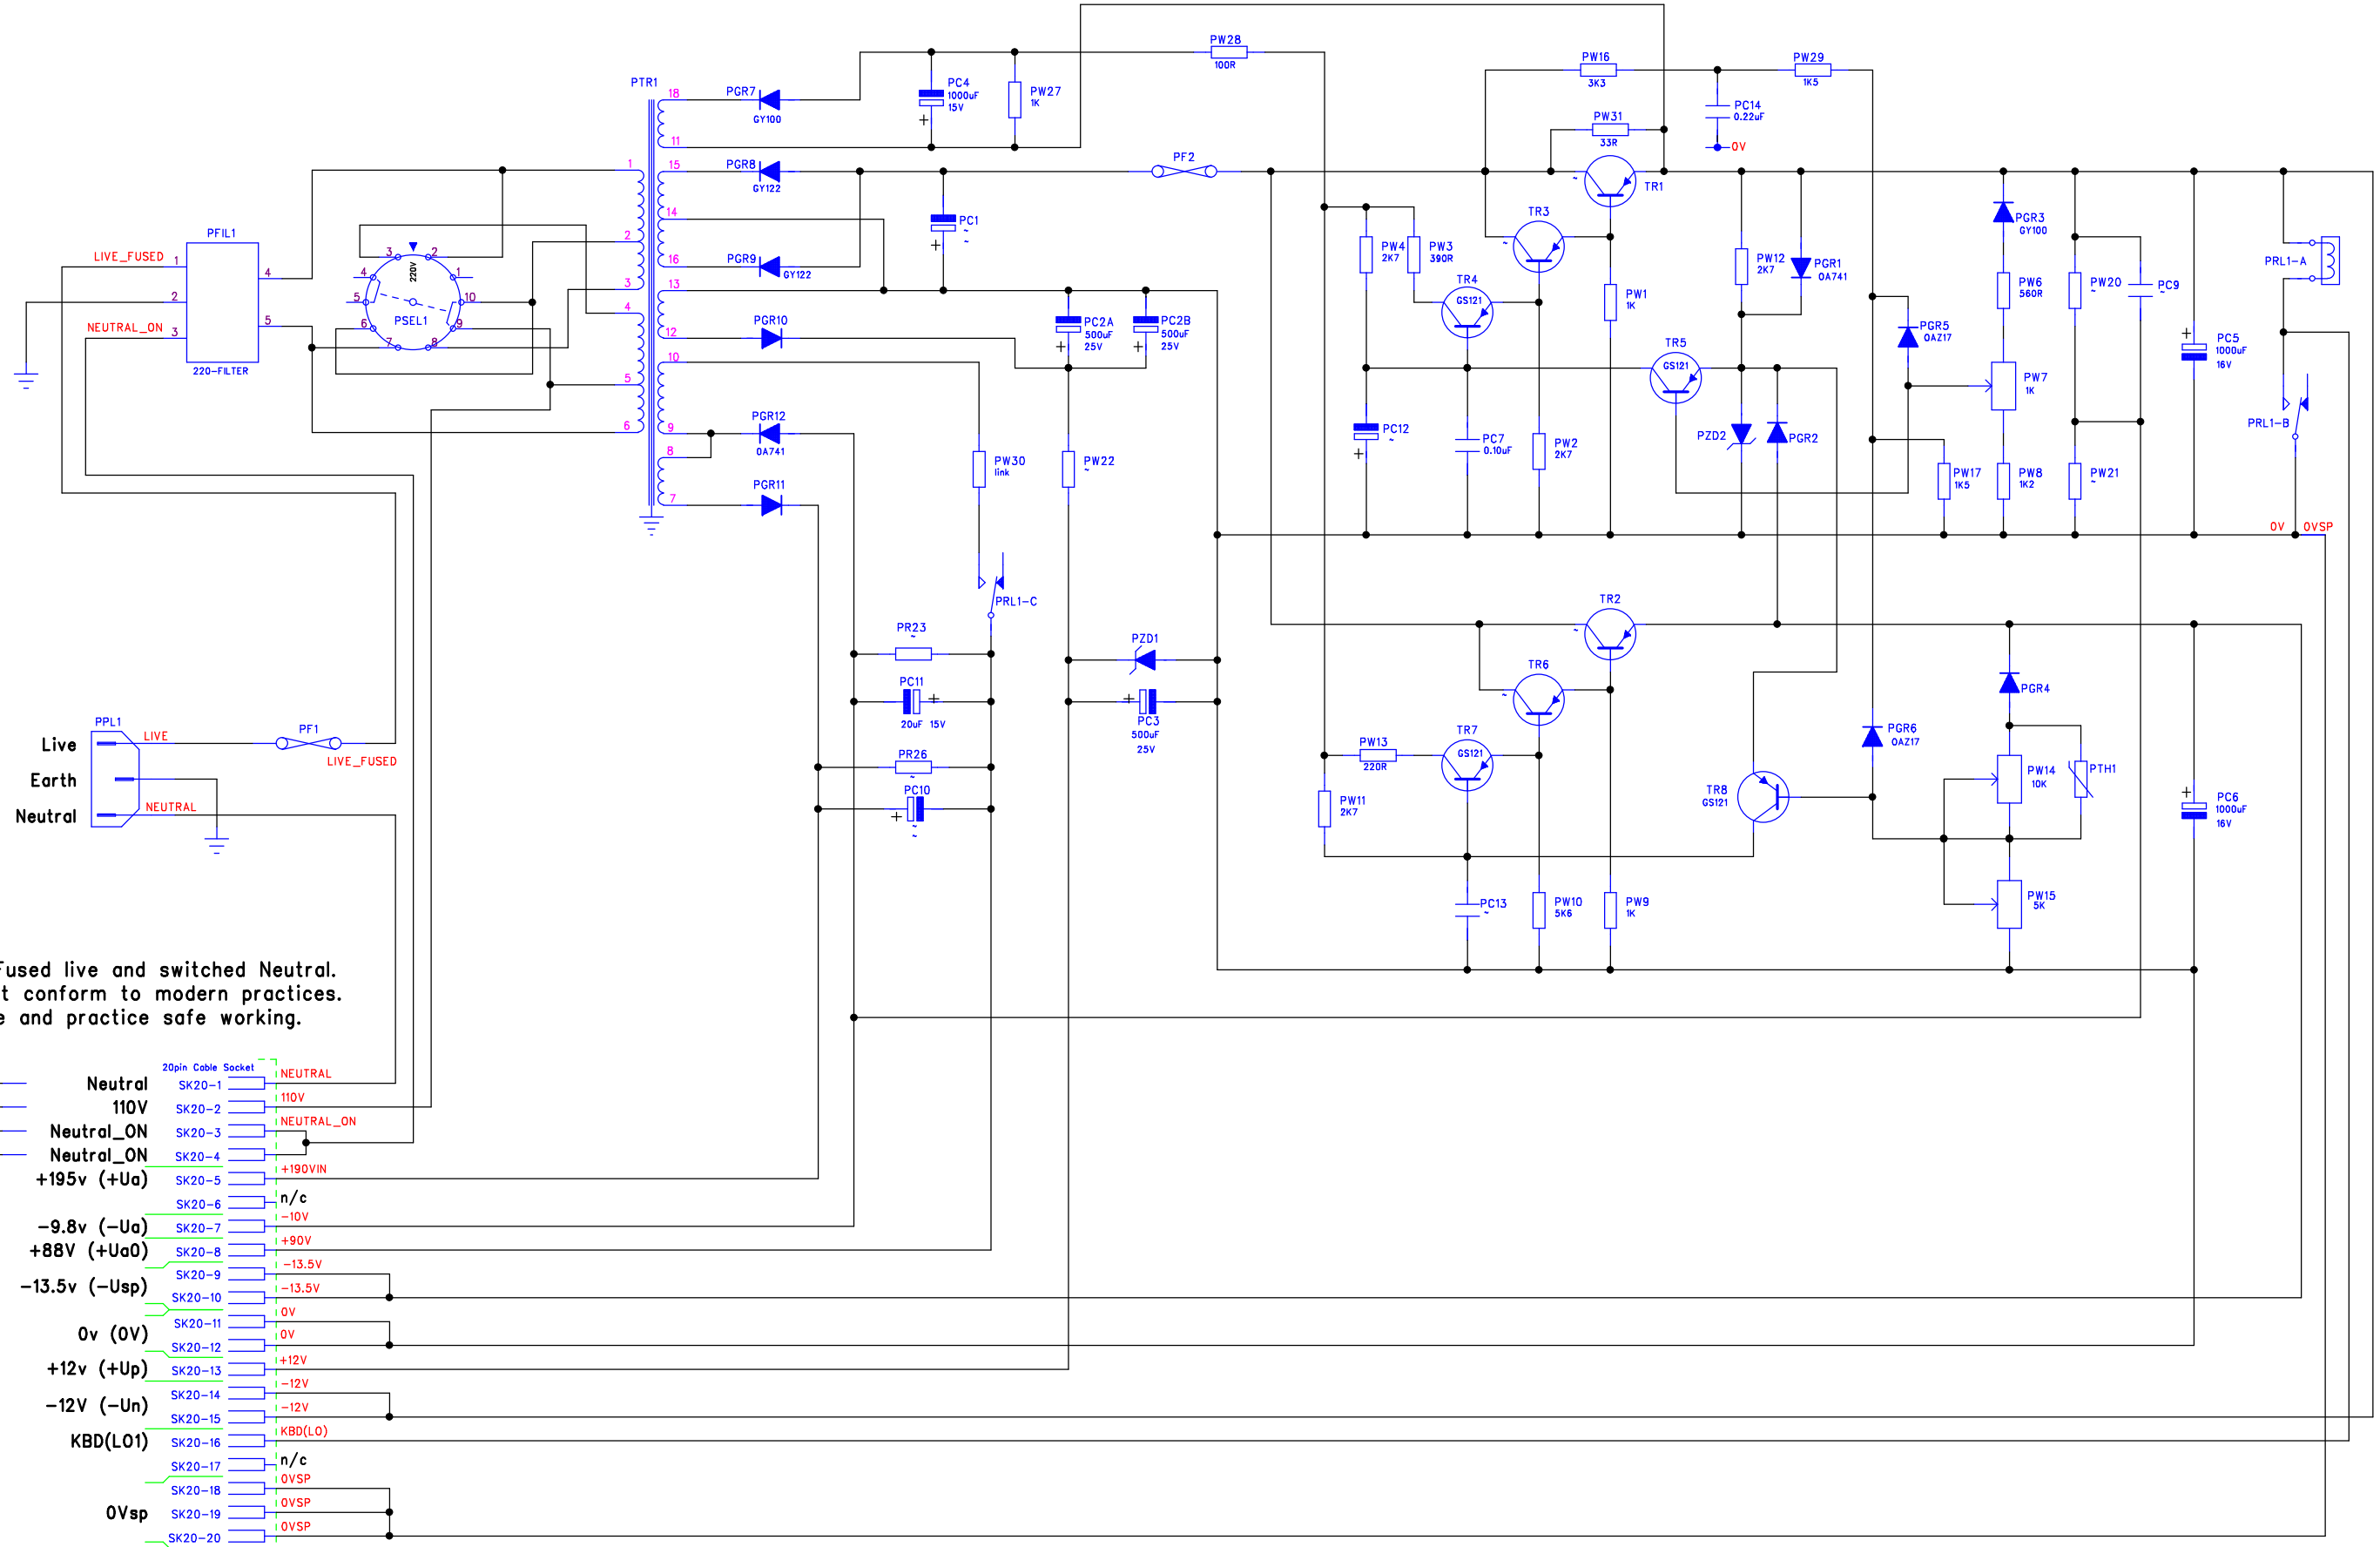

| RevNo | Revision note | Date | By | Checked |
|-------|---------------|------|----|---------|
| - | - | - | - | - |

The 222 is Fused live and switched Neutral.
This does not conform to modern practices.
Exercise care and practice safe working.

DM Associates
33, Northbrook Road
Aldershot, Hampshire. GU11 3HE
Email: mike@soemtron.org
www.soemtron.org

| | | | | | |
|-------------|------|----------------|--------------|--|---|
| Pcb Dwg # = | | Scale | Nts | Title | |
| Drawn | Name | Sheet | 26 | Soemtron ETR 220 Calculator Power Supply | |
| Checked | Date | Next Sheet | 27 | - | |
| | | Drawing Number | Soemtron 220 | A2 Issue | A |

These diagrams are referenced to 0V - Logical 1 = -12v, logical 0 = 0V