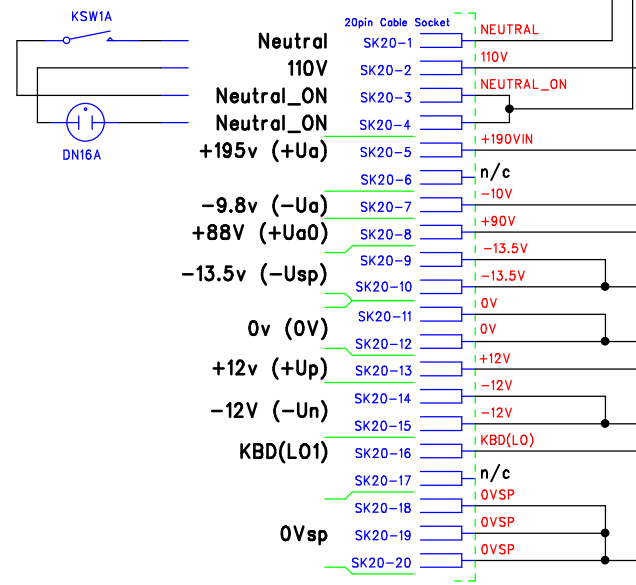

| RevNo | Revision note | Date | By | Checked |
|-------|---------------|------|----|---------|
| - | - | - | - | - |

The 222 is Fused live and switched Neutral.
This does not conform to modern practices.
Exercise care and practice safe working.

These diagrams are referenced to 0V - Logical 1 = -12v, logical 0 = 0V