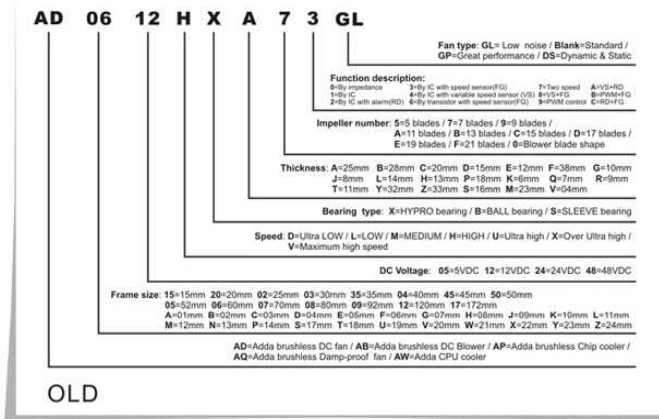

Model Numbering SCHEME

DC Fan

NEW

OLD

Model Numbering SCHEME

AC Fan