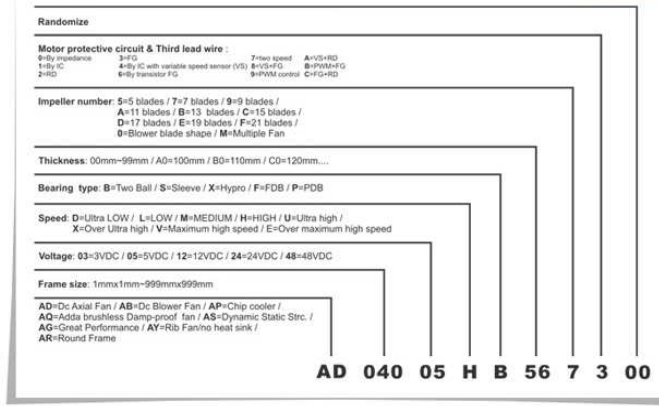

Model Numbering SCHEME

DC Fan

NEW

OLD

Model Numbering SCHEME

AC Fan